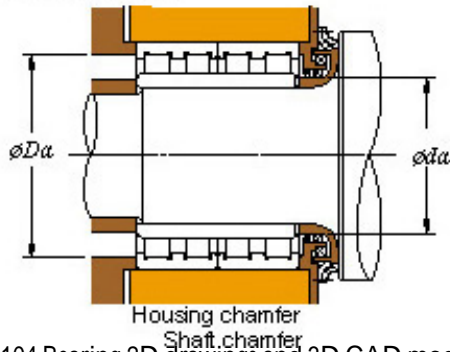

■ Mounting dimensions

26FC20104 Bearing 2D drawings and 3D CAD models

130 x 200 x 104 KOYO 26FC20104 Four-row cylindrical roller bearings

Bearing No. 26FC20104

|                   |           |
|-------------------|-----------|
| Bearing No.       | 26FC20104 |
| d                 | 130       |
| D                 | 200       |
| B                 | 104       |
| r(min)            | 2         |
| Cr                | 610       |
| C0r               | 953       |
| Cu                | 115       |
| Fw                | 150       |
| C                 | 104       |
| r1(min)           | 2         |
| da(min)           | 140       |
| Da(max)           | 190       |
| Da(min)           | 182       |
| ra(max)           | 2         |
| rb(max)           | 2         |
| (Refer.) Mass(kg) | 11.8      |