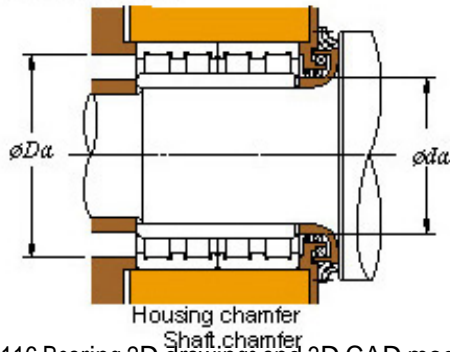

■ Mounting dimensions

28FC21116 Bearing 2D drawings and 3D CAD models

140 x 210 x 116 KOYO 28FC21116 Four-row cylindrical roller bearings

Bearing No. 28FC21116

Bearing No.	28FC21116
d	140
D	210
B	116
r(min)	2
Cr	727
C0r	1120
Cu	131
Fw	158
C	116
r1(min)	2
da(min)	150
Da(max)	200
Da(min)	194
ra(max)	2
rb(max)	2
(Refer.) Mass(kg)	13.5