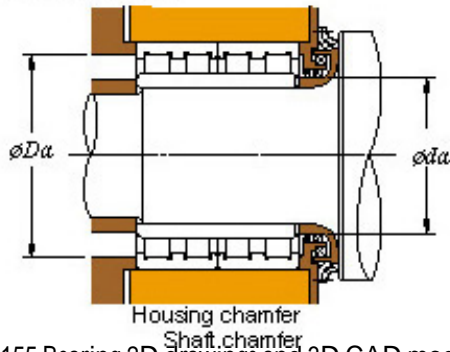

■ Mounting dimensions

29FC21155 Bearing 2D drawings and 3D CAD models

145 x 210 x 155 KOYO 29FC21155 Four-row cylindrical roller bearings

Bearing No. 29FC21155

Bearing No.	29FC21155
d	145
D	210
B	155
r(min)	1.1
Cr	907
C0r	1710
Cu	223
Fw	166
C	155
r1(min)	1.1
da(min)	152
Da(max)	203
Da(min)	196
ra(max)	1
rb(max)	1
(Refer.) Mass(kg)	17.8