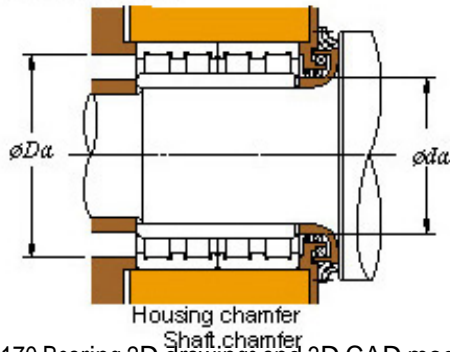

Shandong Weisen Bearing Co., Ltd

160 x 230 x 168 KOYO 32FC23170 Four-row cylindrical roller bearings

Bearing No. 32FC23170

■ Mounting dimensions

32FC23170 Bearing 2D drawings and 3D CAD models

Bearing No.	32FC23170
d	160
D	230
B	168
r(min)	1.1
Cr	1120
C0r	2210
Cu	273
Fw	182
C	168
r1(min)	1.1
da(min)	167
Da(max)	223
Da(min)	214
ra(max)	1
rb(max)	1
(Refer.) Mass(kg)	22.8