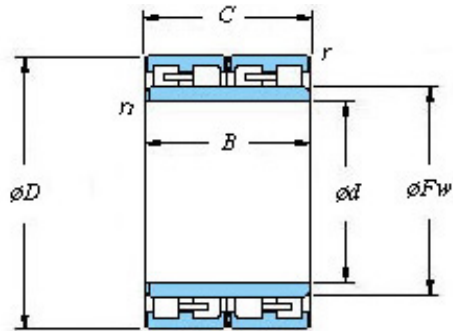

Shandong Weisen Bearing Co., Ltd

160 x 230 x 168 KOYO 32FC23170 Four-row cylindrical roller bearings

Bearing No. 32FC23170

■ Mounting dimensions

32FC23170 Bearing 2D drawings and 3D CAD models

Bearing No.	32FC23170
d	160
D	230
B	168
r(min)	1.1
Cr	1120
C0r	2210
Cu	273
Fw	182
C	168
r1(min)	1.1
da(min)	167
Da(max)	223
Da(min)	214
ra(max)	1
rb(max)	1
(Refer.) Mass(kg)	22.8