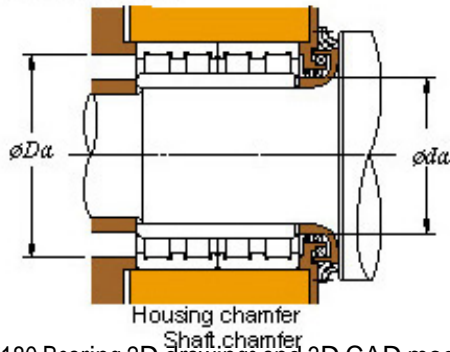

■ Mounting dimensions

36FC27180 Bearing 2D drawings and 3D CAD models

180 x 265 x 180 KOYO 36FC27180 Four-row cylindrical roller bearings

Bearing No. 36FC27180

Bearing No.	36FC27180
d	180
D	265
B	180
r(min)	2
Cr	1390
C0r	2600
Cu	313
Fw	203
C	180
r1(min)	2
da(min)	190
Da(max)	255
Da(min)	243
ra(max)	2
rb(max)	2
(Refer.) Mass(kg)	33.6