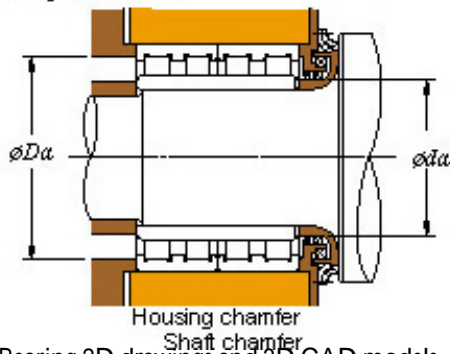

■ Mounting dimensions

314553 Bearing 2D drawings and 3D CAD models

200 x 270 x 170 KOYO 314553 Four-row cylindrical roller bearings

Bearing No. 314553

Bearing No.	314553
d	200
D	270
B	170
r(min)	2
Cr	1270
C0r	2780
Cu	324
Fw	222
C	170
r1(min)	2.1
da(min)	212
Da(max)	260
Da(min)	254
ra(max)	2
rb(max)	2
(Refer.) Mass(kg)	28.0