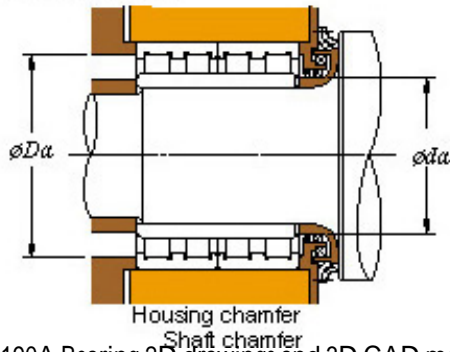

■ Mounting dimensions

40FC28190A Bearing 2D drawings and 3D CAD models

200 x 280 x 190 KOYO 40FC28190A Four-row cylindrical roller bearings

Bearing No. 40FC28190A

Bearing No.	40FC28190A
d	200
D	280
B	190
r(min)	3
Cr	1560
C0r	3100
Cu	359
Fw	223
C	190
r1(min)	3
da(min)	214
Da(max)	266
Da(min)	263
ra(max)	2.5
rb(max)	2.5
(Refer.)Mass(kg)	36.0