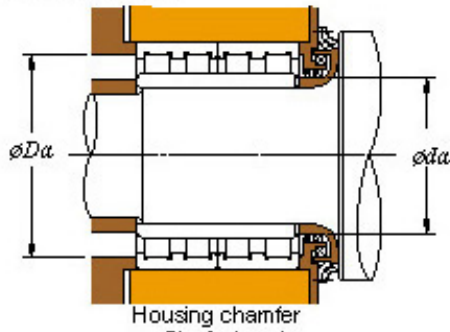

■ Mounting dimensions

Housing chamfer  
Shaft chamfer

313824A Bearing 2D drawings and 3D CAD models

230 x 330 x 206 KOYO 313824A Four-row cylindrical roller bearings

Bearing No. 313824A

Bearing No.	313824A
d	230
D	330
B	206
r(min)	2.1
Cr	2020
C0r	3980
Cu	450
Fw	260
C	206
r1(min)	2.1
da(min)	242
Da(max)	318
Da(min)	308
ra(max)	2
rb(max)	2
(Refer.) Mass(kg)	57.5