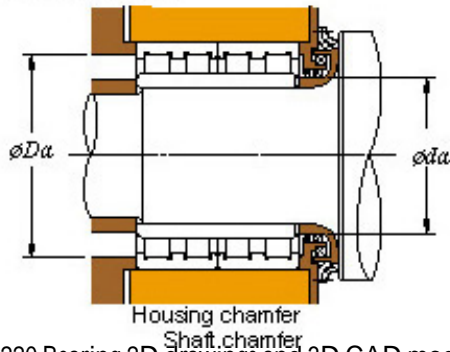

■ Mounting dimensions

48FC34220 Bearing 2D drawings and 3D CAD models

240 x 340 x 220 KOYO 48FC34220 Four-row cylindrical roller bearings

Bearing No. 48FC34220

Bearing No.	48FC34220
d	240
D	340
B	220
r(min)	3
Cr	2150
C0r	4240
Cu	472
Fw	268
C	220
r1(min)	3
da(min)	254
Da(max)	326
Da(min)	318
ra(max)	2.5
rb(max)	2.5
(Refer.) Mass(kg)	63.4