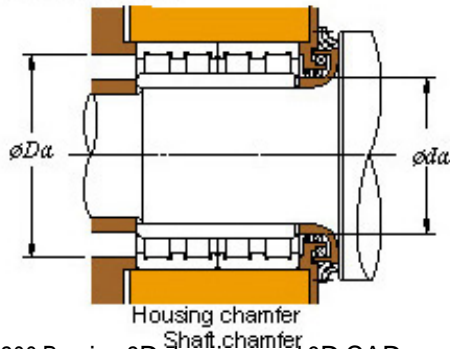

■ Mounting dimensions

52FC36200 Bearing 2D drawings and 3D CAD models

260 x 360 x 200 KOYO 52FC36200 Four-row cylindrical roller bearings

Bearing No. 52FC36200

Bearing No.	52FC36200
d	260
D	360
B	200
r(min)	2.1
Cr	2020
C0r	4110
Cu	456
Fw	287
C	200
r1(min)	2.1
da(min)	272
Da(max)	348
Da(min)	335
ra(max)	2
rb(max)	2
(Refer.) Mass(kg)	62.0