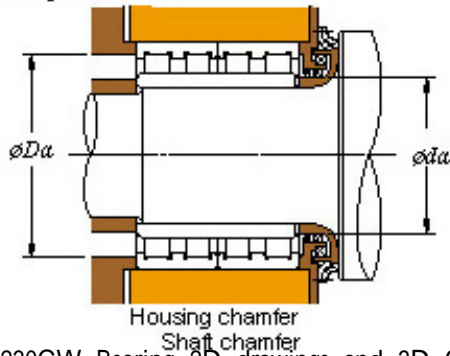

■ Mounting dimensions

52FC36230CW Bearing 2D drawings and 3D CAD models

260 x 360 x 230 KOYO 52FC36230CW Four-row cylindrical roller bearings

Bearing No. 52FC36230CW

Bearing No.	52FC36230CW
d	260
D	360
B	230
r(min)	2.1
Cr	2300
C0r	4900
Cu	528
Fw	292.5
C	230
r1(min)	2.1
da(min)	272
Da(max)	348
Da(min)	340
ra(max)	2
rb(max)	2
(Refer.) Mass(kg)	69.7