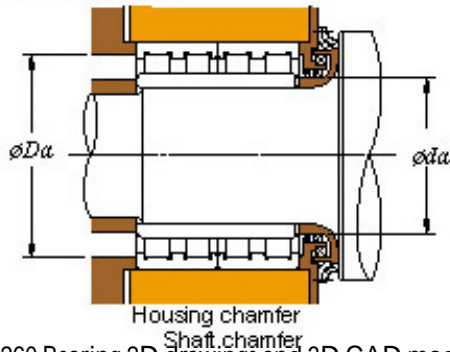

■ Mounting dimensions

52FC37260 Bearing 2D drawings and 3D CAD models

260 x 370 x 260 KOYO 52FC37260 Four-row cylindrical roller bearings

Bearing No. 52FC37260

Bearing No.	52FC37260
d	260
D	370
B	260
r(min)	2.1
Cr	2840
C0r	5740
Cu	623
Fw	290
C	260
r1(min)	2.1
da(min)	272
Da(max)	358
Da(min)	346
ra(max)	2
rb(max)	2
(Refer.) Mass(kg)	88.5