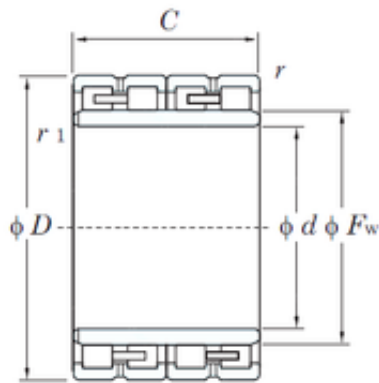

Shandong Weisen Bearing Co., Ltd

280 mm x 380 mm x 170 mm KOYO 56FC38170W Four-row cylindrical roller bearings

Bearing No. 56FC38170W

Size	280x380x170 mm
Bore Diameter	280 mm
Outer Diameter	380 mm
Width	170 mm
d	280 mm
Fw	306 mm
D	380 mm
B	170 mm
C	170 mm
r min.	2.1 mm
r1 min.	2.1 mm
Weight	55.0 Kg
Basic dynamic load rating (C)	1710 kN
Bearing No.	56FC38170W
r(min)	2.1
Cr	1830
C0r	3590
Cu	398
r1(min)	2.1
da(min)	292
Da(max)	368
Da(min)	356
ra(max)	2
rb(max)	2
(Refer.)Mass(kg)	55.0

56FC38170W Bearing 2D drawings and 3D CAD models

Shandong Weisen Bearing Co., Ltd