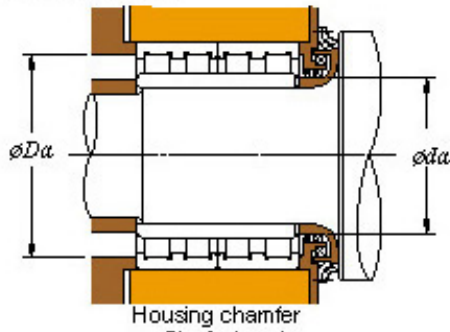

■ Mounting dimensions

313822D Bearing 2D drawings and 3D CAD models

280 x 390 x 220 KOYO 313822D Four-row cylindrical roller bearings

Bearing No. 313822D

Bearing No.	313822D
d	280
D	390
B	220
r(min)	3
Cr	2490
C0r	5100
Cu	547
Fw	312
C	220
r1(min)	3
da(min)	294
Da(max)	376
Da(min)	366
ra(max)	2.5
rb(max)	2.5
(Refer.) Mass(kg)	80.1