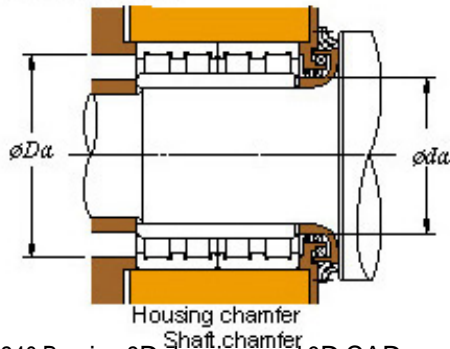

■ Mounting dimensions

58FC41240 Bearing 2D drawings and 3D CAD models

290 x 410 x 240 KOYO 58FC41240 Four-row cylindrical roller bearings

Bearing No. 58FC41240

Bearing No.	58FC41240
d	290
D	410
B	240
r(min)	3
Cr	2800
C0r	5540
Cu	589
Fw	320
C	240
r1(min)	3
da(min)	304
Da(max)	396
Da(min)	380
ra(max)	2.5
rb(max)	2.5
(Refer.) Mass(kg)	99.0