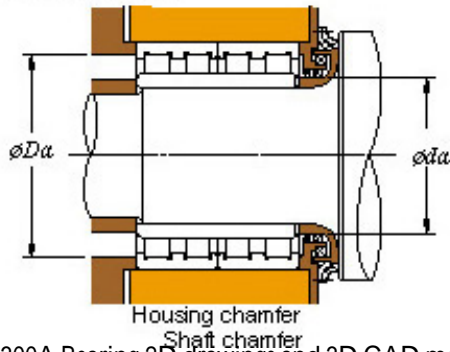

■ Mounting dimensions

60FC40300A Bearing 2D drawings and 3D CAD models

300 x 400 x 300 KOYO 60FC40300A Four-row cylindrical roller bearings

Bearing No. 60FC40300A

Bearing No.	60FC40300A
d	300
D	400
B	300
r(min)	3
Cr	3130
C0r	7310
Cu	746
Fw	328
C	300
r1(min)	3
da(min)	314
Da(max)	386
Da(min)	378
ra(max)	2.5
rb(max)	2.5
(Refer.)Mass(kg)	103