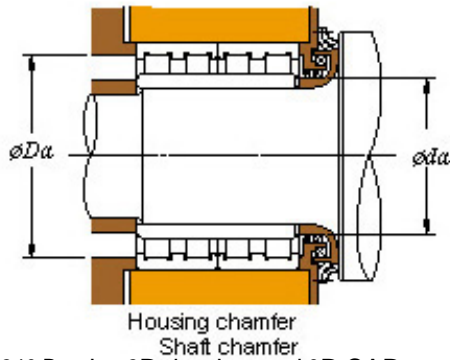

Shandong Weisen Bearing Co., Ltd

■ Mounting dimensions

60FC42240 Bearing 2D drawings and 3D CAD models

300 x 420 x 240 KOYO 60FC42240 Four-row cylindrical roller bearings

Bearing No. 60FC42240

Bearing No.	60FC42240
d	300
D	420
B	240
r(min)	3
Cr	2860
C0r	5750
Cu	606
Fw	332
C	240
r1(min)	3
da(min)	314
Da(max)	406
Da(min)	392
ra(max)	2.5
rb(max)	2.5
(Refer.) Mass(kg)	102