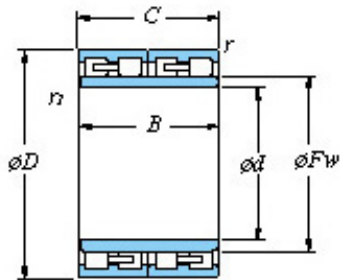

Shandong Weisen Bearing Co., Ltd

■ Mounting dimensions

60FC42240 Bearing 2D drawings and 3D CAD models

300 x 420 x 240 KOYO 60FC42240 Four-row cylindrical roller bearings

Bearing No. 60FC42240

Bearing No.	60FC42240
d	300
D	420
B	240
r(min)	3
Cr	2860
C0r	5750
Cu	606
Fw	332
C	240
r1(min)	3
da(min)	314
Da(max)	406
Da(min)	392
ra(max)	2.5
rb(max)	2.5
(Refer.) Mass(kg)	102