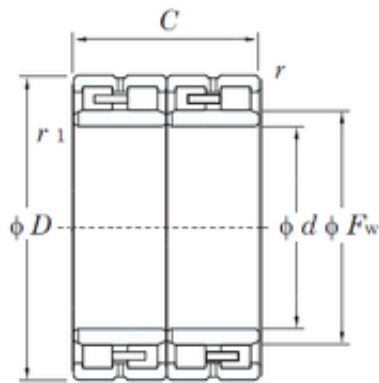

## 300 mm x 420 mm x 300 mm KOYO 60FC42300W Four-row cylindrical roller bearings

Bearing No. 60FC42300W

60FC42300W Bearing 2D drawings and 3D CAD models

Size	300x420x300 mm
Bore Diameter	300 mm
Outer Diameter	420 mm
Width	300 mm
d	300 mm
Fw	332 mm
D	420 mm
B	300 mm
C	300 mm
r min.	3 mm
r1 min.	3 mm
Weight	127 Kg
Basic dynamic load rating (C)	3250 kN
Bearing No.	60FC42300W
r(min)	3
Cr	3490
C0r	7270
Cu	749
r1(min)	3
da(min)	314
Da(max)	406
Da(min)	394
ra(max)	2.5
rb(max)	2.5
(Refer.)Mass(kg)	127