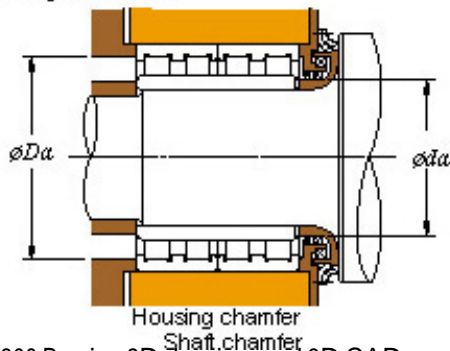

■ Mounting dimensions

62FC42300 Bearing 2D drawings and 3D CAD models

310 x 420 x 300 KOYO 62FC42300 Four-row cylindrical roller bearings

Bearing No. 62FC42300

Bearing No.	62FC42300
d	310
D	420
B	300
r(min)	3
Cr	3320
C0r	7370
Cu	754
Fw	338
C	300
r1(min)	3
da(min)	324
Da(max)	406
Da(min)	394
ra(max)	2.5
rb(max)	2.5
(Refer.) Mass(kg)	119