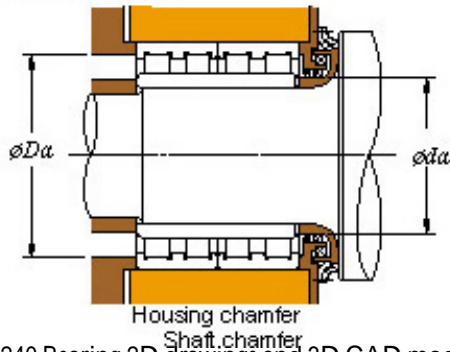

## 310 x 430 x 240 KOYO 62FC43240 Four-row cylindrical roller bearings

Bearing No. 62FC43240

■ Mounting dimensions

62FC43240 Bearing 2D drawings and 3D CAD models

Bearing No.	62FC43240
d	310
D	430
B	240
r(min)	3
Cr	2840
C0r	5770
Cu	602
Fw	344.5
C	240
r1(min)	3
da(min)	324
Da(max)	416
Da(min)	404
ra(max)	2.5
rb(max)	2.5
(Refer.) Mass(kg)	105