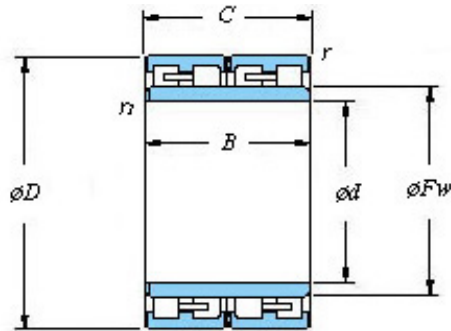

## 310 x 430 x 240 KOYO 62FC43240 Four-row cylindrical roller bearings

Bearing No. 62FC43240

■ Mounting dimensions

62FC43240 Bearing 2D drawings and 3D CAD models

Bearing No.	62FC43240
d	310
D	430
B	240
r(min)	3
Cr	2840
C0r	5770
Cu	602
Fw	344.5
C	240
r1(min)	3
da(min)	324
Da(max)	416
Da(min)	404
ra(max)	2.5
rb(max)	2.5
(Refer.) Mass(kg)	105