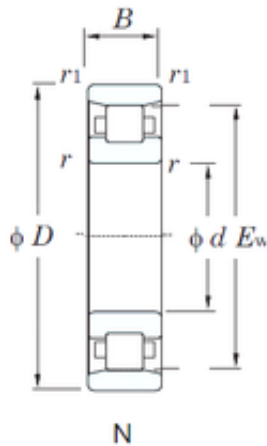

Shandong Weisen Bearing Co., Ltd

160 mm x 290 mm x 48 mm KOYO N232 Single-row cylindrical roller bearings

Bearing No. N232

Size	160x290x48 mm
Bore Diameter	160 mm
Outer Diameter	290 mm
Width	48 mm
d	160 mm
D	290 mm
Ew	255 mm
B	48 mm
C	48 mm
r min.	3 mm
r1 min.	3 mm
Weight	14.4 Kg
Basic dynamic load rating (C)	427 kN
Basic static load rating (C0)	568 kN
(Grease) Lubrication Speed	2100 r/min
Bearing No.	N232
r(min)	3
r1(min)	3
Cr	535
C0r	568
Cu	71.3
Grease lub.	2100
Oil lub.	2500
Fw	-
d1	-

N232 Bearing 2D drawings and 3D CAD models

Shandong Weisen Bearing Co., Ltd

B1	-
B2	-
da(min)	173
db(min)	-
db(max)	-
dc(min)	-
dd(min)	-
Da(max)	-
Db(max)	277
Db(min)	262
ra(max)	2.5
rb(max)	2.5
(Refer.)Mass(kg)	14.3