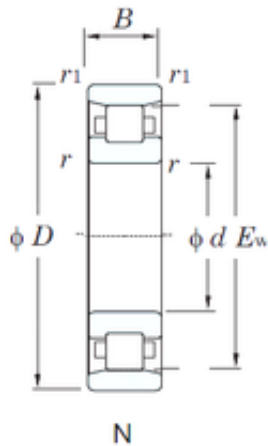

Shandong Weisen Bearing Co., Ltd

200 mm x 360 mm x 58 mm KOYO N240 Single-row cylindrical roller bearings

Bearing No. N240

N240 Bearing 2D drawings and 3D CAD models

Size	200x360x58 mm
Bore Diameter	200 mm
Outer Diameter	360 mm
Width	58 mm
d	200 mm
D	360 mm
Ew	316 mm
B	58 mm
C	58 mm
r min.	4 mm
r1 min.	4 mm
Weight	26.8 Kg
Basic dynamic load rating (C)	618 kN
Basic static load rating (C0)	865 kN
(Grease) Lubrication Speed	1600 r/min
Bearing No.	N240
r(min)	4
r1(min)	4
Cr	775
C0r	865
Cu	102
Grease lub.	1600
Oil lub.	1900
Fw	-
d1	-

Shandong Weisen Bearing Co., Ltd

B1	-
B2	-
da(min)	216
db(min)	-
db(max)	-
dc(min)	-
dd(min)	-
Da(max)	-
Db(max)	344
Db(min)	328
ra(max)	3
rb(max)	3
(Refer.)Mass(kg)	25.7