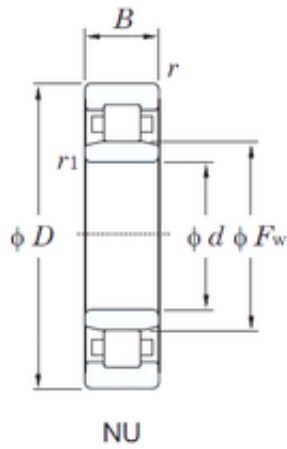

Shandong Weisen Bearing Co., Ltd

280 mm x 420 mm x 65 mm KOYO NU1056 Single-row cylindrical roller bearings

Bearing No. NU1056

Size	280x420x65 mm
Bore Diameter	280 mm
Outer Diameter	420 mm
Width	65 mm
d	280 mm
Fw	316 mm
D	420 mm
B	65 mm
C	65 mm
r min.	4 mm
r1 min.	4 mm
Weight	35.2 Kg
Basic dynamic load rating (C)	669 kN
Basic static load rating (C0)	1030 kN
(Grease) Lubrication Speed	1300 r/min
Bearing No.	NU1056
r(min)	4
r1(min)	4
Cr	841
C0r	1030
Cu	114
Grease lub.	1300
Oil lub.	1500
Ew	-
d1	-

NU1056 Bearing 2D drawings and 3D CAD models

Shandong Weisen Bearing Co., Ltd

B1	-
B2	-
da(min)	-
db(min)	296
db(max)	313
dc(min)	-
dd(min)	-
Da(max)	404
Db(max)	-
Db(min)	-
ra(max)	3
rb(max)	3
(Refer.)Mass(kg)	35.2