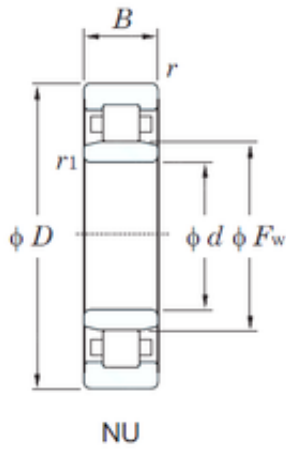

Shandong Weisen Bearing Co., Ltd

300 mm x 460 mm x 74 mm KOYO NU1060 Single-row cylindrical roller bearings

Bearing No. NU1060

Size	300x460x74 mm
Bore Diameter	300 mm
Outer Diameter	460 mm
Width	74 mm
d	300 mm
Fw	340 mm
D	460 mm
B	74 mm
C	74 mm
r min.	4 mm
r1 min.	4 mm
Weight	44.1 Kg
Basic dynamic load rating (C)	890 kN
Basic static load rating (C0)	1380 kN
(Grease) Lubrication Speed	1200 r/min
Bearing No.	NU1060
r(min)	4
r1(min)	4
Cr	1120
C0r	1380
Cu	147
Grease lub.	1200
Oil lub.	1400
Ew	-
d1	-

NU1060 Bearing 2D drawings and 3D CAD models

Shandong Weisen Bearing Co., Ltd

B1	-
B2	-
da(min)	-
db(min)	316
db(max)	337
dc(min)	-
dd(min)	-
Da(max)	444
Db(max)	-
Db(min)	-
ra(max)	3
rb(max)	3
(Refer.)Mass(kg)	44.1