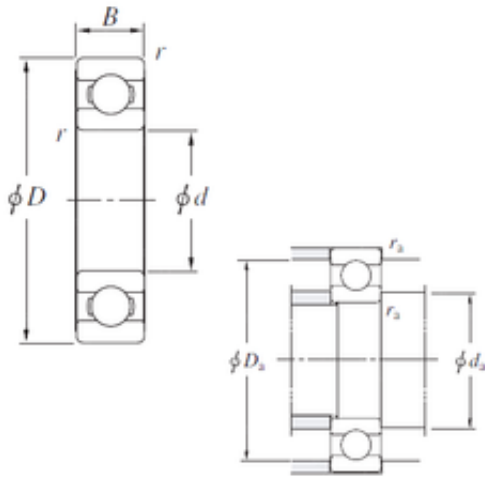

Shandong Weisen Bearing Co., Ltd

190 mm x 290 mm x 46 mm KOYO 6038 Single-row deep groove ball bearings

Bearing No. 6038

6038 Bearing 2D drawings and 3D CAD models

Size	190x290x46 mm
Bore Diameter	190 mm
Outer Diameter	290 mm
Width	46 mm
d	190 mm
D	290 mm
B	46 mm
C	46 mm
r min.	2,1 mm
da min.	201 mm
Da max.	279 mm
ra max.	2 mm
Weight	10,8 Kg
Basic dynamic load rating (C)	188 kN
Basic static load rating (C0)	201 kN
(Grease) Lubrication Speed	2100 r/min
(Oil) Lubrication Speed	2500 r/min
Bearing No.	6038
r(min)	2.1
Cr	235
C0r	201
Cu	7.35
f0	15.8
Grease lub.	2100
Oil lub.	2500

Shandong Weisen Bearing Co., Ltd

da(min)	201
Da(max)	279
ra(max)	2
(Refer.)Mass(kg)	10.8