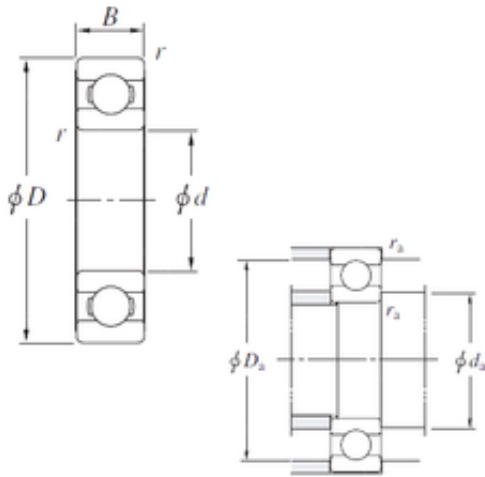

# Shandong Weisen Bearing Co., Ltd

240 mm x 360 mm x 56 mm KOYO 6048 Single-row deep groove ball bearings

Bearing No. 6048

6048 Bearing 2D drawings and 3D CAD models

Size	240x360x56 mm
Bore Diameter	240 mm
Outer Diameter	360 mm
Width	56 mm
d	240 mm
D	360 mm
B	56 mm
C	56 mm
r min.	3 mm
da min.	253 mm
Da max.	347 mm
ra max.	2,5 mm
Weight	19,7 Kg
Basic dynamic load rating (C)	244 kN
Basic static load rating (C0)	296 kN
(Grease) Lubrication Speed	1600 r/min
(Oil) Lubrication Speed	1900 r/min
Bearing No.	6048
r(min)	3
Cr	305
C0r	296
Cu	12.3
f0	15.9
Grease lub.	1600
Oil lub.	1900

## Shandong Weisen Bearing Co., Ltd

da(min)	253
Da(max)	347
ra(max)	2.5
(Refer.)Mass(kg)	19.7