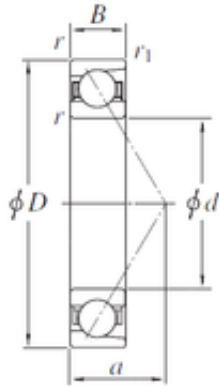

Shandong Weisen Bearing Co., Ltd

100 mm x 180 mm x 34 mm KOYO 7220 Single-row, matched pair angular contact ball bearings

Bearing No. 7220

7220 Bearing 2D drawings and 3D CAD models

Size	100x180x34 mm
Bore Diameter	100 mm
Outer Diameter	180 mm
Width	34 mm
d	100 mm
D	180 mm
B	34 mm
C	34 mm
Angle (°)	30 °
a	57,7 mm
r min.	2,1 mm
r1 min.	1,1 mm
da min.	112 mm
Da max.	168 mm
ra max.	2 mm
Weight	3,32 Kg
Basic dynamic load rating (C)	137 kN
Basic static load rating (C0)	117 kN
(Grease) Lubrication Speed	4100 r/min
Bearing No.	7220
r(min)	2.1
r1(min)	1.1
Cr	180
C0r	126
Cu	6.50

Shandong Weisen Bearing Co., Ltd

f0	-
Grease lub.	3200
Oil lub.	4100
a	57.7 mm
da(min)	112
Da(max)	168
ra(max)	2
(Refer.)Mass(kg)	3.32