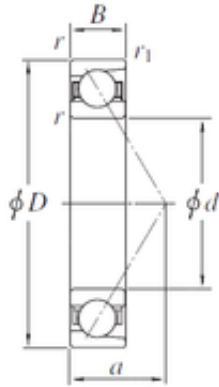

Shandong Weisen Bearing Co., Ltd

140 mm x 300 mm x 62 mm KOYO 7328 Single-row, matched pair angular contact ball bearings

Bearing No. 7328

Size	140x300x62 mm
Bore Diameter	140 mm
Outer Diameter	300 mm
Width	62 mm
d	140 mm
D	300 mm
B	62 mm
C	62 mm
Angle (°)	30 °
a	94,5 mm
r min.	4 mm
r1 min.	1,5 mm
da min.	158 mm
Da max.	282 mm
ra max.	3 mm
Weight	18,8 Kg
Basic dynamic load rating (C)	329 kN
Basic static load rating (C0)	374 kN
(Grease) Lubrication Speed	2500 r/min

7328 Bearing 2D drawings and 3D CAD models