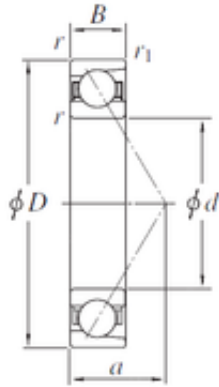

Shandong Weisen Bearing Co., Ltd

180 mm x 320 mm x 52 mm KOYO 7236B
Single-row, matched pair angular contact ball
bearings

Bearing No. 7236B

Size	180x320x52 mm
Bore Diameter	180 mm
Outer Diameter	320 mm
Width	52 mm
d	180 mm
D	320 mm
B	52 mm
C	52 mm
Angle (°)	40 °
a	130,9 mm
r min.	4 mm
r1 min.	1,5 mm
da min.	198 mm
Da max.	302 mm
ra max.	3 mm
Weight	15,7 Kg
Basic dynamic load rating (C)	265 kN
Basic static load rating (C0)	329 kN
(Grease) Lubrication Speed	1600 r/min

7236B Bearing 2D drawings and 3D CAD models