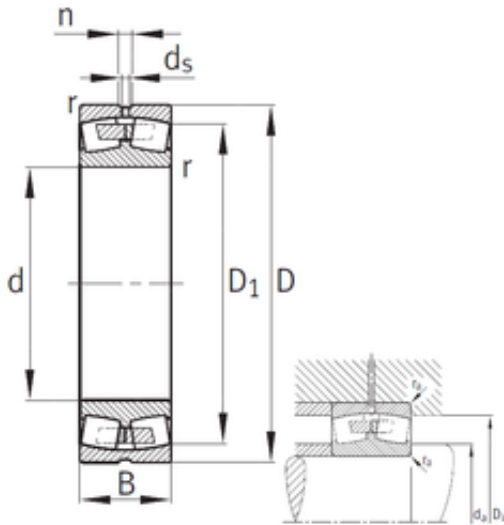

Shandong Weisen Bearing Co., Ltd

300 mm x 500 mm x 200 mm FAG 24160-B-K30 Spherical roller bearings

Bearing No. 24160-B-K30

Size	300x500x200 mm
Bore Diameter	300 mm
Outer Diameter	500 mm
Width	200 mm
d	300 mm
D	500 mm
B	200 mm
C	200 mm
n	15 mm
r min.	5 mm
D1	424,4 mm
da min.	320 mm
Da max.	480 mm
ra max.	4 mm
d5	8 r/min
Weight	158 Kg
Basic dynamic load rating (C)	3250 kN
Basic static load rating (C0)	6300 kN
Fatigue load limit (Pu)	540
Reference speed	455 r/min
Limiting speed	900 r/min
Calculation factor (e)	0,4
Calculation factor (Y0)	1,63
Calculation factor (Y1)	1,67

24160-B-K30 Bearing 2D drawings and 3D CAD models